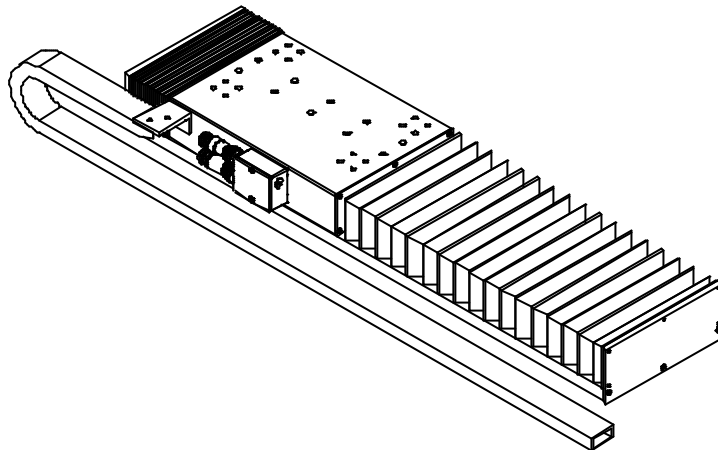

SERIES

SKA

55

ENCLOSED VERSION

STANDARD

DIMENSIONS

TYPE	FM	HS	HM
A	350	245	350
B	562	667	562
L	1000	1000	1000
STROKE	470	575	470
WEIGHT (Aluminium Baseplate)(Kg)	37	37.2	39

On request L=2000 mm Stroke = 1400 mm – Steel baseplate