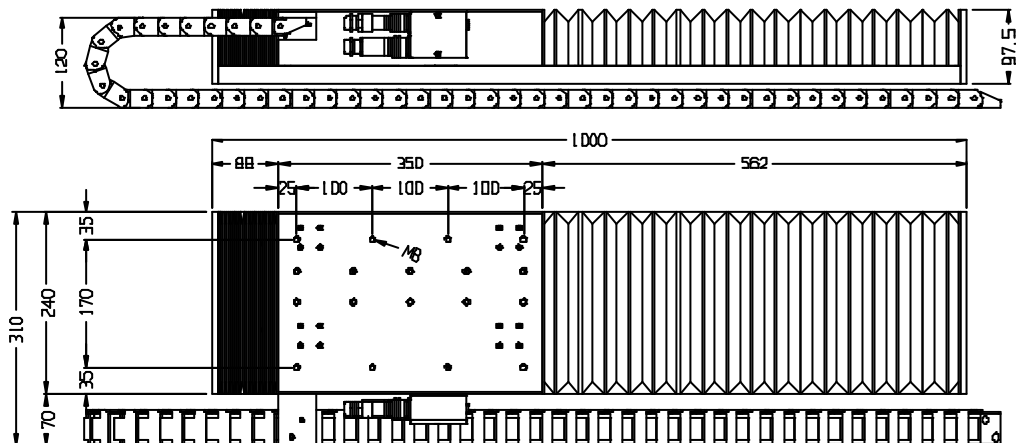

SERIES

SKA

55

ENCLOSED VERSION

STANDARD

DIMENSIONS

TYPE	FM	HS	HM
A	350	245	350
B	562	667	562
L	1000	1000	1000
STROKE	470	575	470
WEIGHT (Aluminium Baseplate)(Kg)	37	37.2	39

On request L=2000 mm Stroke = 1400 mm – Steel baseplate